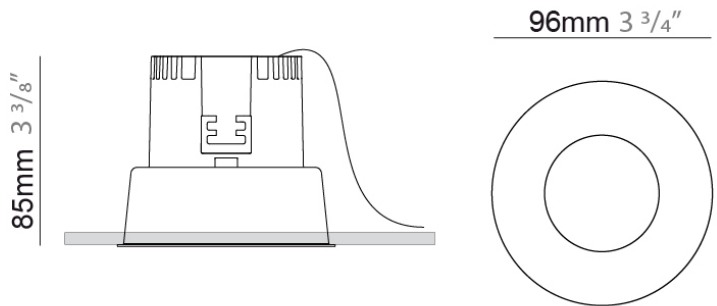

PROJECT
TYPE
NOTES
QUANTITY
DATE

DIXIT RA8 RECESSED

L5600421

GENERAL

Series: Dixit
Subseries: Dixit RA8
Brand: Ivela
Division: Architectural
Mounting Type: Recessed
Mounting Location: Ceiling
Subcategory: Downlight

PHYSICAL

Shape: Round
Diameter (mm): 96
Diameter (in): 3 3/4
Height (mm): 85
Height (in): 3 3/8
Min. Recessing Depth (mm): 125
Min. Recessing Depth (in): 4 15/16
Light Distribution: Direct
Weight (kg): 0.5
Weight (lbs): 1.1
Diffuser: Clear Polycarbonate
Fixture Finish: MWH
Fixture Material: Aluminum Die Cast
Cut-out Measurements: 92mm (3 5/8")

ELECTRICAL

Input Wattage Range: 1 - 9 W
Lamp Type: LED
Total Output Wattage (W): 6.5
Driver Included: No
Driver Location: Recessed Housing
Housing: See components
Constant Current (MA): 250

LED

Color Temperature (°K): 3000
CRI: >80 CRI
Lamp Life (hrs): 50000

OPTICAL

Reflector°: 25

RATINGS AND CERTIFICATIONS

IP rating: IP44